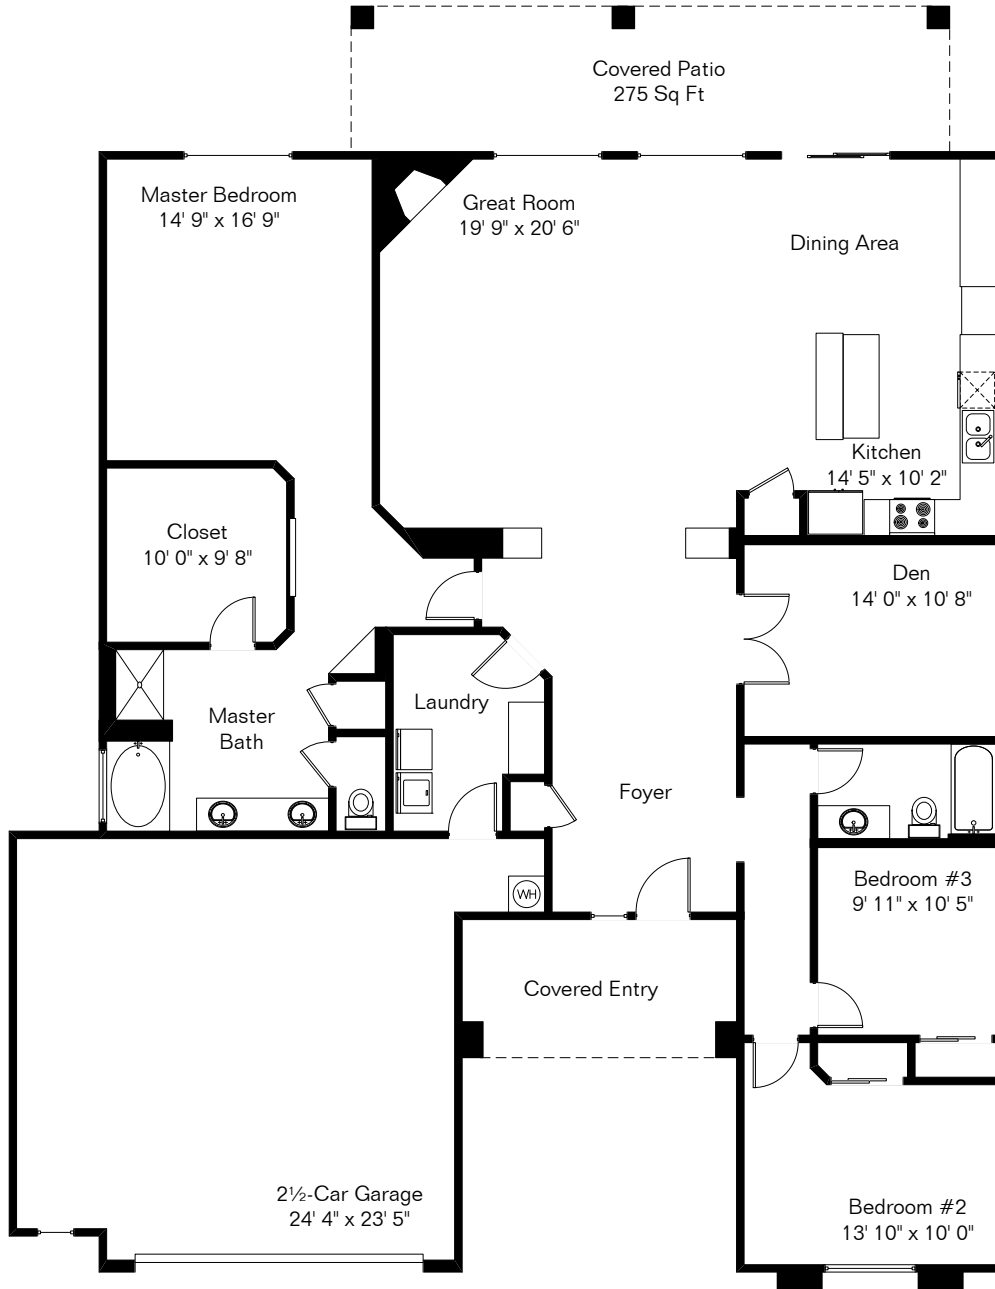

The square footages and room size information are deemed to be reliable but are not guaranteed and should be independently verified.

12470 N Stone Ring Dr

Site Visit August 2015

Living Area 2,323 Sq Ft
Garage 619 Sq Ft

Copyright 2015 Floor Plans First! LLC
All Rights Reserved.

www.FloorPlansFirst.com

Toll Free (877) 887-1500
Voice (520) 881-1500
Fax (520) 791-7701